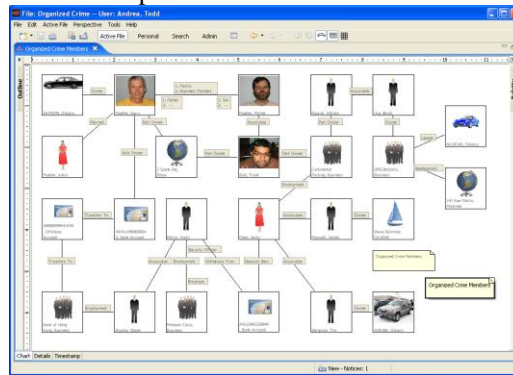

Track Entities. Visualize Relationships. ®

Overview

REX™ is Agnovi's world-class intelligence solution. Designed specifically for gathering intelligence on gangs, criminal organizations, suspects, offenders, etc. **REX** includes a relational database for storing structured intelligence data (entities, corroborating events, etc.), advanced searching and instant collaboration. Additional benefits include ease-of-use, scalability, attachment support (text, images, audio, video, etc.), report generation, system administration, multilingual support, security (privilege-based access, usage auditing, event notification, encryption, etc.) and more....

Screen Shots

System-generated Chart

User-developed Chart

Editing an Entity

Searching the Database

Why REX?

For over 15 years, Agnovi experts have worked with top intelligence professionals to develop solutions that meet their needs. Agnovi is an innovative company, carefully crafting **REX** to ensure world-class functionality. **REX** is a proven tool being used by leading investigative agencies.