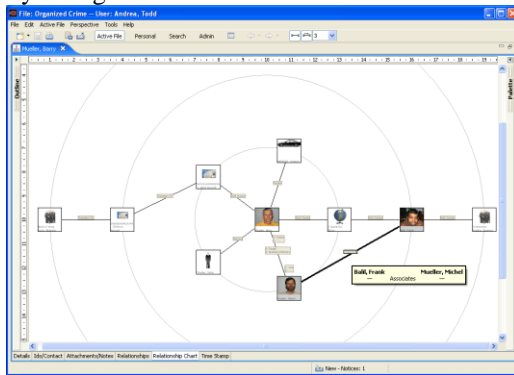

Track Entities. Visualize Relationships. ®

Overview

REX™ is Agnovi's world-class intelligence solution. Designed specifically for gathering intelligence on gangs, criminal organizations, suspects, offenders, etc. **REX** includes a relational database for storing structured intelligence data (entities, corroborating events, etc.), advanced searching and instant collaboration. Additional benefits include ease-of-use, scalability, attachment support (text, images, audio, video, etc.), report generation, system administration, multilingual support, security (privilege-based access, usage auditing, event notification, encryption, etc.) and more....

Screen Shots

System-generated Chart

User-developed Chart

Editing an Entity

Searching the Database

Why REX?

For over 15 years, Agnovi experts have worked with top intelligence professionals to develop solutions that meet their needs. Agnovi is an innovative company, carefully crafting **REX** to ensure world-class functionality. **REX** is a proven tool being used by leading investigative agencies.